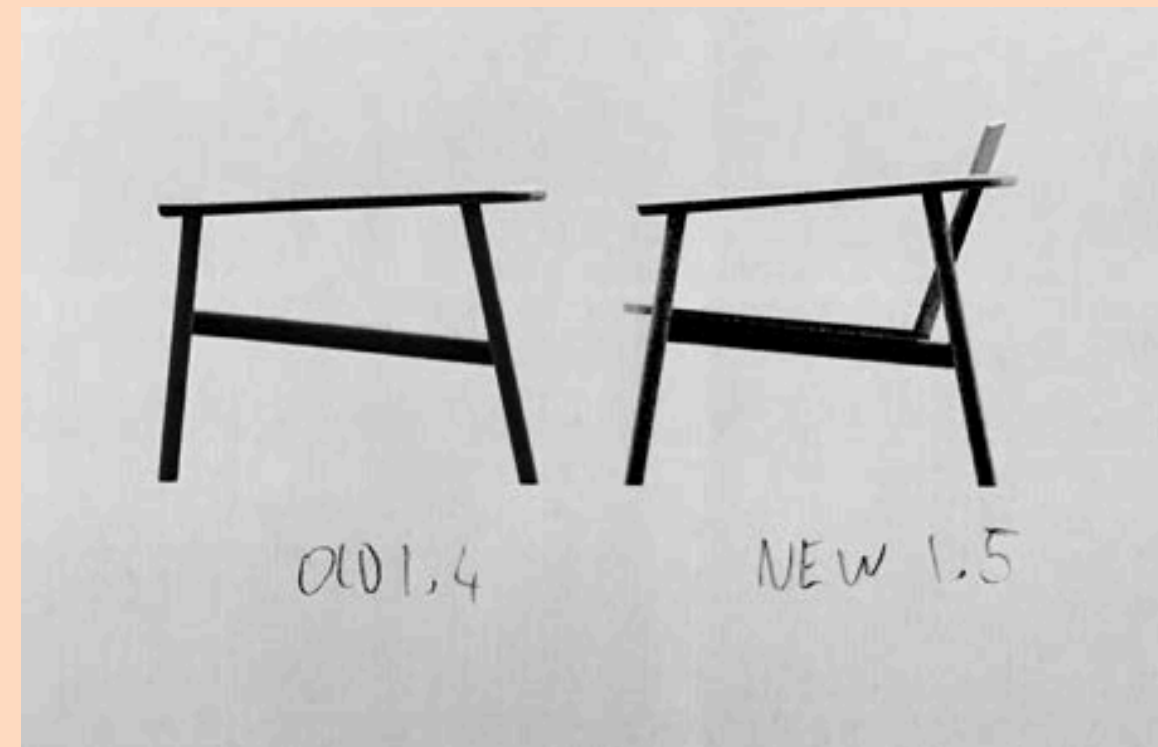

Katō

Lyndon

Named after Katō Shidzue, one of Japan's first female activists in the postwar period. Katō strived for economic independence, and began her mission to propagate birth control education in Japan.

Flowing around the back of the chair in a horseshoe form, Katō's wide, elliptical arm rail invites the sitter to rest their hands upon it and in turn, feel the chair's natural wood grain texture flowing down the arm.

Perfectly proportioned and with every joint seamlessly finished, Katō's absence of hard edges gives it a soft and gentle aura, supplemented by skilfully upholstered back and seat sections whose lines subtly integrate with the show-wood frame.